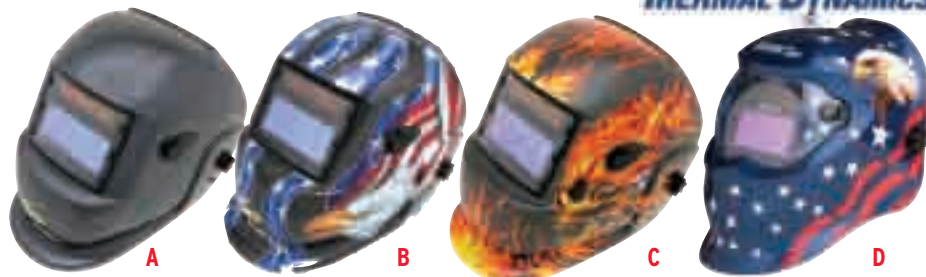

Welding Gloves and Helmets

A WeldSkill Helmet Carbon	SKU 972320	THE41001001	79⁹⁹
B WeldSkill Helmet USA	SKU 972317	THE41001002	79⁹⁹
C WeldSkill Helmet Chopper	SKU 972318	THE41001004	79⁹⁹
D Auto Darkening Helmet-USA	SKU 237673	THEW4011700	309⁹⁹

THERMAL DYNAMICS

Welding Accessories

E7018 1/8 Electrode 5 Lbs

SKU 988904
THE14400186 **11⁹⁹**

- Premium AWS Class E-7018
- Low Hydrogen Type
- 70,000 PSI Tensile Strength

E6011 1/8 Electrode 5 Lbs

SKU 988902
THE14400106 **10⁹⁹**

- Premium AWS Class E6011
- Mild Steel Type
- 60,000 PSI Tensile Strength

MIG Solid Wire .023 2 Lbs E70S6	SKU 988897	THE14400210	10⁹⁹
MIG Solid Wire .030 11 Lbs E70S6	SKU 988895	THE14400216	26⁹⁹
MIG Solid Wire .023 11 Lbs E70S6	SKU 988899	THE14400211	29⁹⁹
MIG Solid Wire .035 2 Lbs E71TGS Flux Cored	SKU 988901	THE14400235	19⁹⁹

Welders Gloves

SKU 972316
THE14230051 **15⁹⁹**

Mini-Ductor Induction Heater Kit

SKU 436079
IDIMD-600 **475⁰⁰**

NEW

Welding Kit

Plastic Welding Kit - PP75

SKU 972333
PORPP75 **169⁹⁹**

- Contents Include: Plastic Welder, PE Welding Rods, PS Welding Rods, PP Welding Rods, ABS Welding Rods, Reinforcement Grid, Brass Brush, Cleaning Piston and Instruction Leaflet